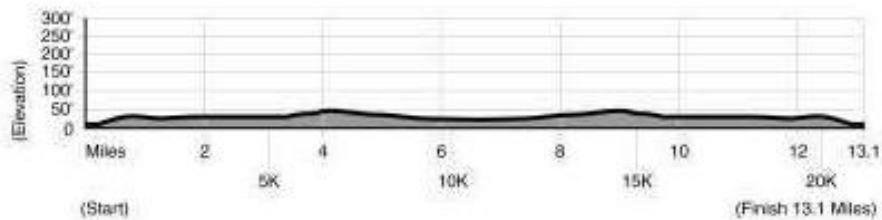

**Half
Marathon
Start &
Finish**

Kaanapali

Wahikuli
Beach

Lahaina
Cannery Mall

Cheeseburger
In Paradise

Lahaina Towne

Front Street
Hwy (30)
Puamana
Park

Launiupoko
Park

**Half Marathon
Turn Around Point**

30K

Pacific Ocean

West Maui Mountains

Honoapiilani Hwy

**MAUI
MARATHON
& HALF-MARATHON**

www.mauimarathonhawaii.com